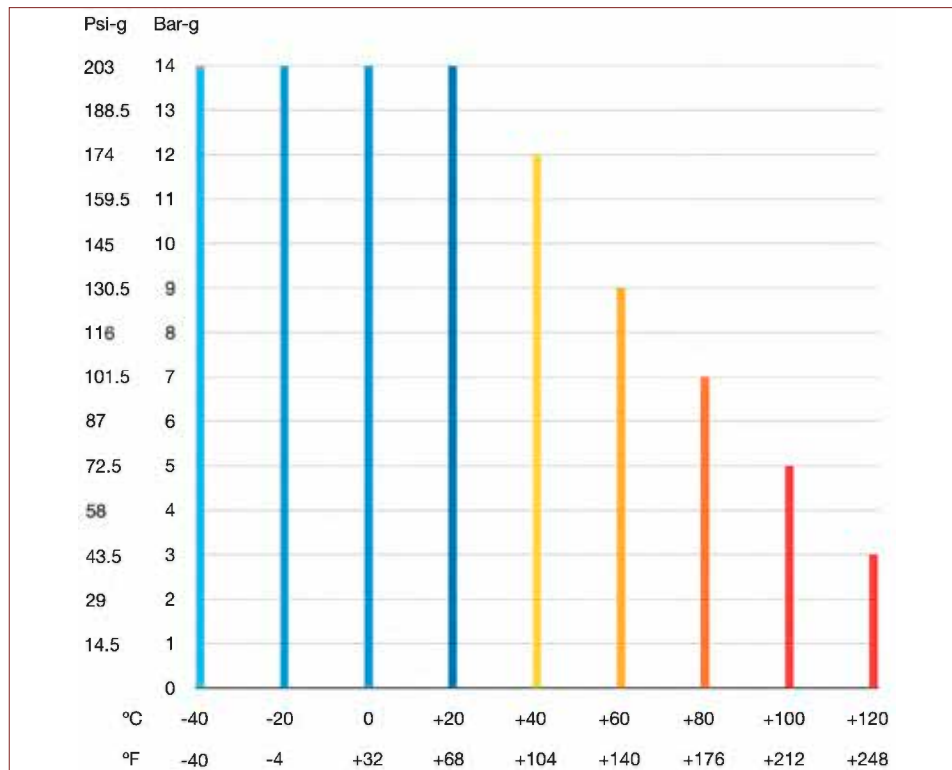

Elevated Temperature Service Advice

All Novaflex® composite hoses are rated for service at their stated **Maximum Working Pressures** across their full operating temperature range, however, simultaneous elevated temperature and pressure service will impact service life.

For guidance on recommended maximum combined elevated temperature and pressure service, please refer to the graph below.

Additionally, arduous handling / installation environments can further impact service life.

For optimum service life performance, hoses types should always be selected based on all expected operating conditions being well within their maximum operating parameters, with maximum values regarded as short term / intermittent use only.

For hose selection advice based on your specific service conditions, please contact your Novaflex® representative or distributor.

The information provided within is for informational purposes only. We have made every effort to ensure the accuracy of the provided information and assume no responsibility for any loss or damage due to errors or omissions or to the use or misuse of any information supplied. It is impossible to test all products under all conditions to which they might be subjected in the field. It is therefore the buyer and/or end users' responsibility to test all products under the conditions that duplicate the service conditions prior to installation. All improvements, all specifications are subject to change without prior notice. It is the buyer and/or end users' responsibility to review our complete **Terms and Conditions of Sale** located on our web sites at: www.novaflex.com | www.z-flex.com | www.flexmaster.com.

09.2023

IN USA

North Carolina

449 Trollingwood Road
Haw River, NC 27258
tel (336)578-2161
fax (336)578-5554
800-334-4270

New Jersey

1024 Industrial Drive
West Berlin, NJ 08091
tel (856)768-2275
fax (856)768-2385
800-225-0215

Indianapolis

7812 Moller Road
Indianapolis, IN 46268
tel (317)334-1444
fax (317)334-1535
800-526-6288

IN CANADA

Ajax, Ontario

555 Beck Crescent
Ajax, ON L1Z 1C9
tel (905)686-5200
fax (905) 686-8349
800-563-3539

IN U.K.

Bromborough, Wirral

18 Plantation Park 2, Power Road
Bromborough, Wirral UK CH62 3QT
tel 44(0)151-334-0873
fax 44(0)151-334-7145
www.novaflex.co.uk Email: sales@novaflex.co.uk